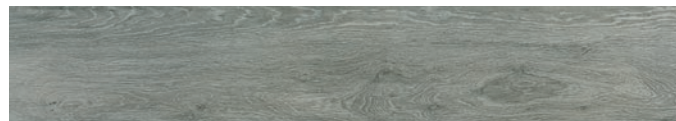

At. Viggo Ceniza

● 20x120	Rec.	M57	017.241.0019.08972	
● 20x75		M36	015.536.0019.08972